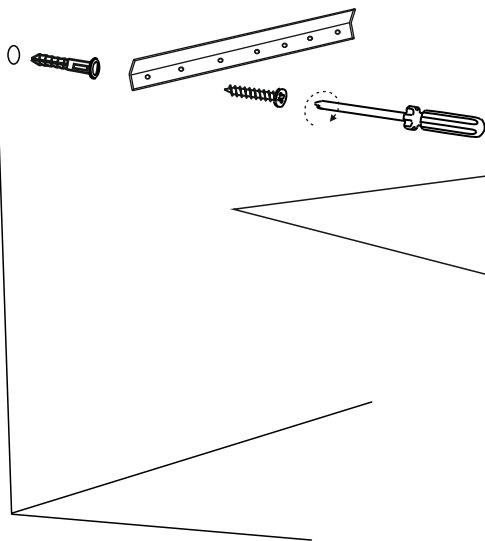

ASSEMBLY INSTRUCTION FOR GRAZIA WALL MIRROR

HARDWARE LIST

A		CLEAT	50 X 305mm	1
B		SCREW	10 X 30mm	8
C		ANCHOR	10 X 30mm	8

STEP-1

Wall

STEP-2

MADE IN INDIA