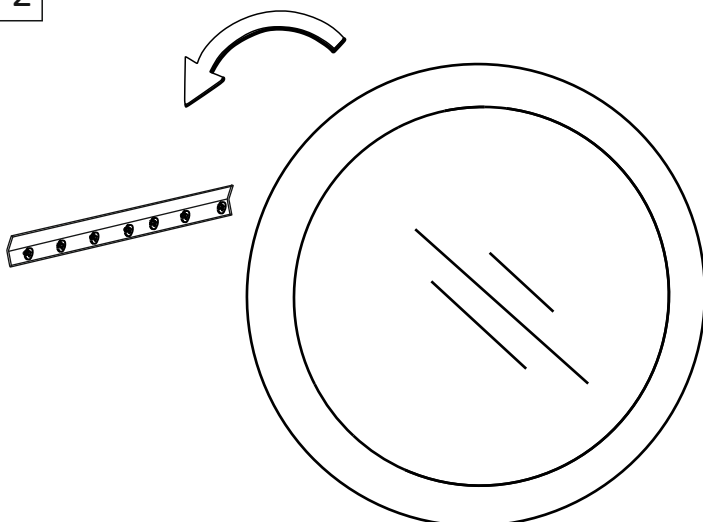

ASSEMBLY INSTRUCTION FOR GRAZIA WALL MIRROR

HARDWARE LIST

A		CLEAT	50 X 305mm	1
B		SCREW	10 X 30mm	8
C		ANCHOR	10 X 30mm	8

STEP-1

Wall

STEP-2

MADE IN INDIA