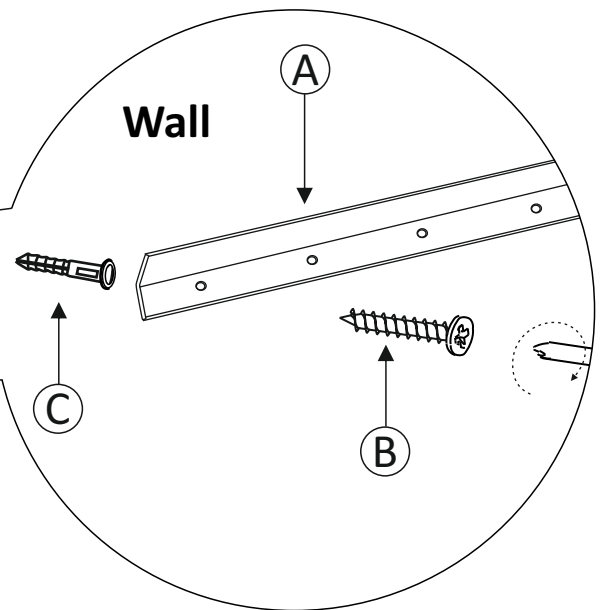

ASSEMBLY INSTRUCTION FOR GRAZIA WALL MIRROR

HARDWARE LIST

A		CLEAT	50 X 305mm	1
B		SCREW	10 X 30mm	8
C		ANCHOR	10 X 30mm	8

STEP-1

Wall

STEP-2

MADE IN INDIA