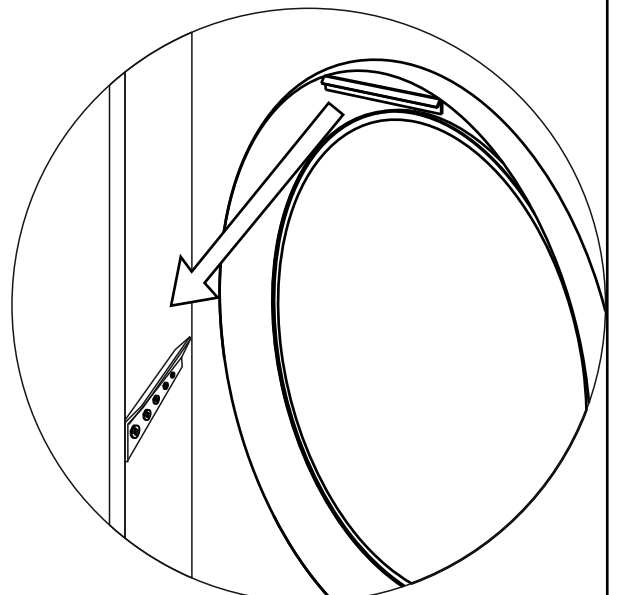

ASSEMBLY INSTRUCTION FOR GRAZIA WALL MIRROR

HARDWARE LIST

A		CLEAT	50 X 305mm	1
B		SCREW	10 X 30mm	8
C		ANCHOR	10 X 30mm	8

STEP-1

Wall

STEP-2

MADE IN INDIA