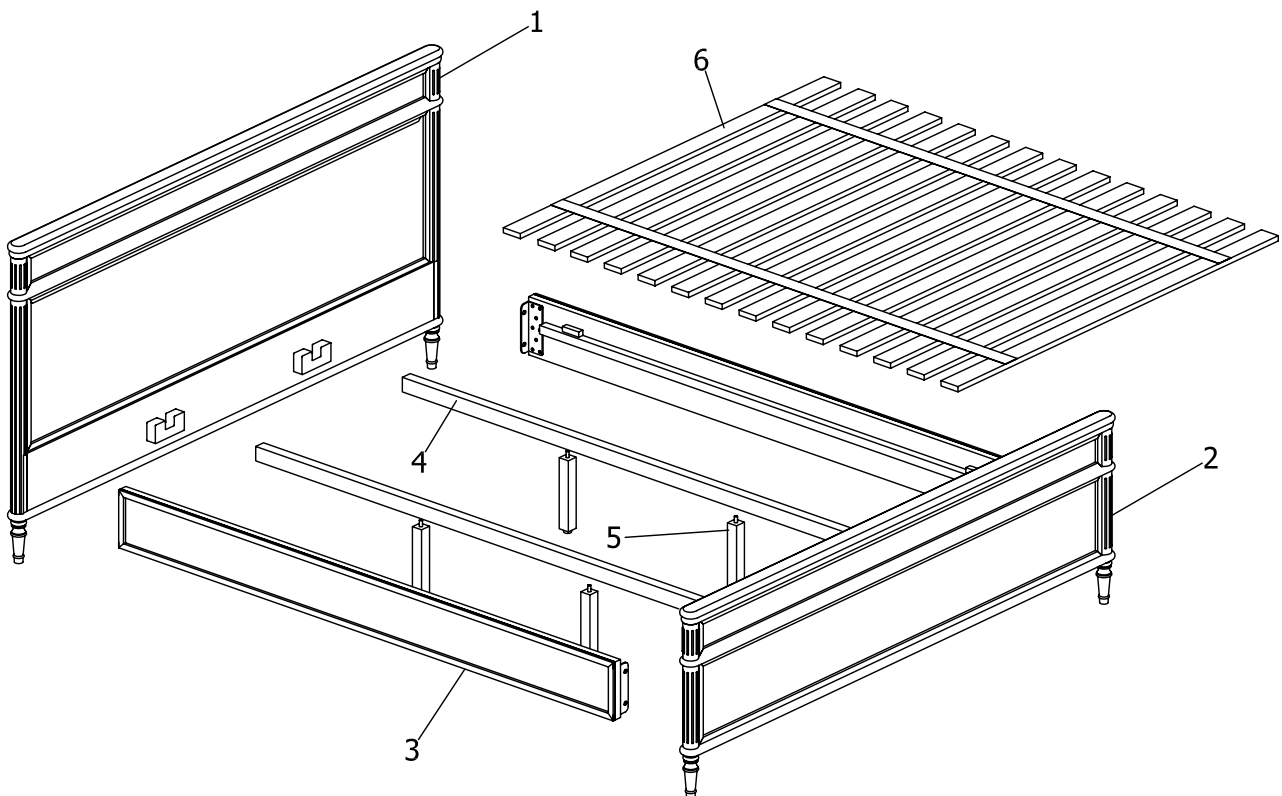

ASSEMBLY INSTRUCTION FOR

MODEL:Toulouse King bed

HARDWARE LIST				
A		Bolts	M8x20	8
B		Flat washer	8-22	8
C		Screws	3.5x30	8
D		Allen Wrench	5	1

Step 1

Step 2

Step 3