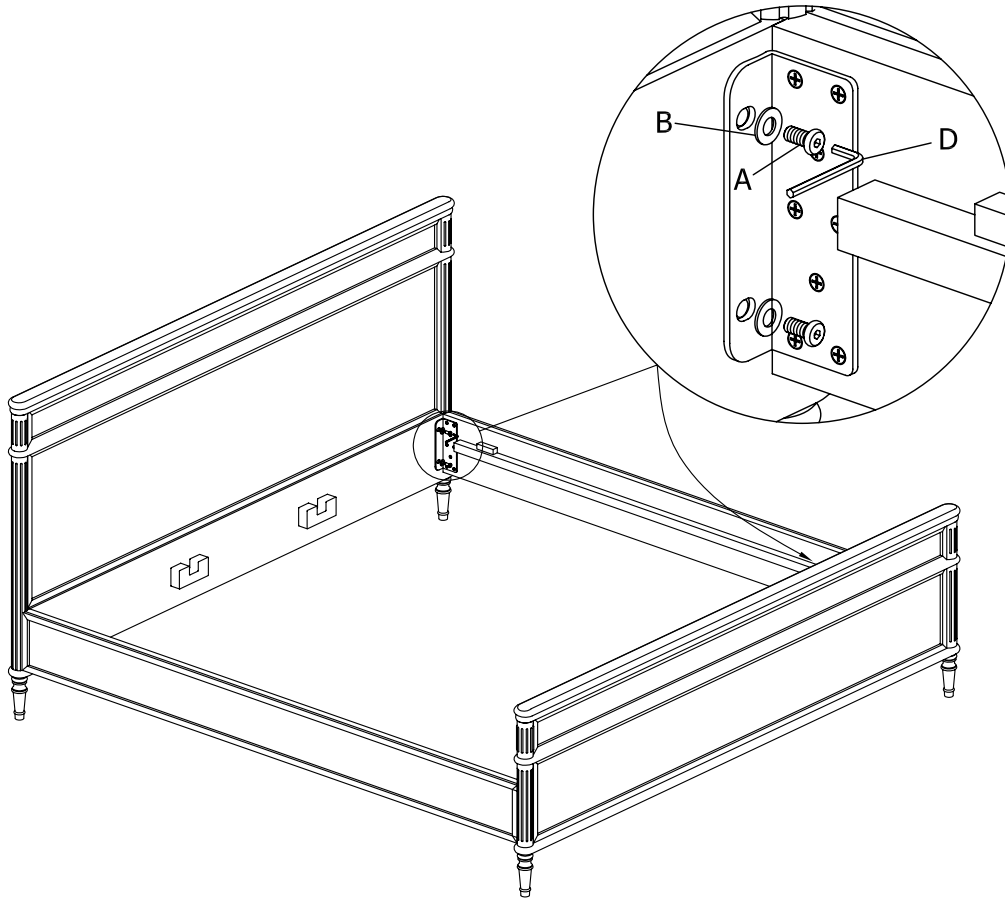

ASSEMBLY INSTRUCTION FOR

MODEL:Toulouse King bed

HARDWARE LIST				
A		Bolts	M8x20	8
B		Flat washer	8-22	8
C		Screws	3.5x30	8
D		Allen Wrench	5	1

Step 1

Step 2

Step 3