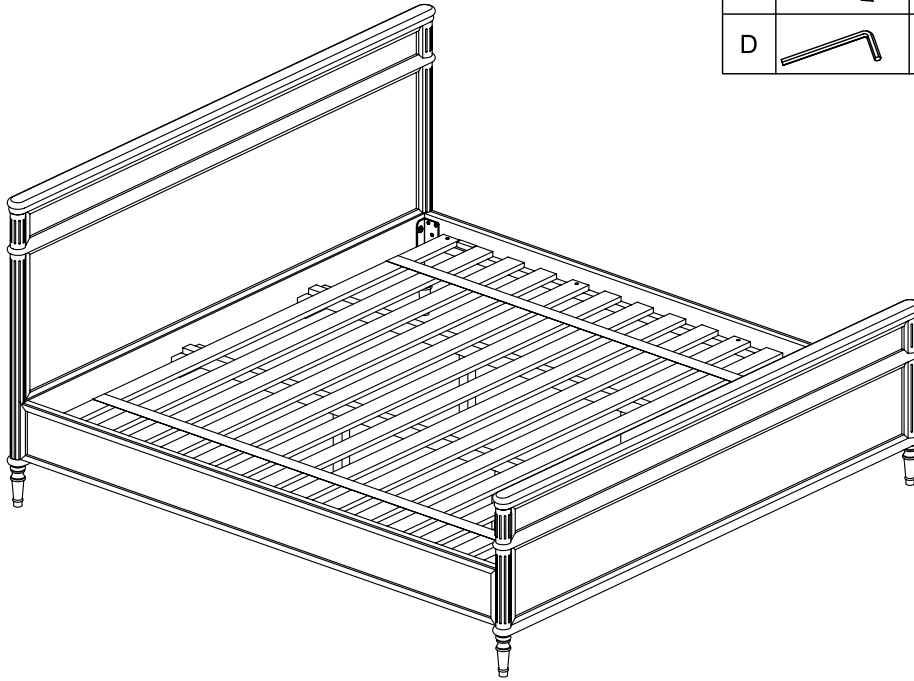

ASSEMBLY INSTRUCTION FOR

MODEL:Toulouse King bed

HARDWARE LIST				
A		Bolts	M8x20	8
B		Flat washer	8-22	8
C		Screws	3.5x30	8
D		Allen Wrench	5	1

Step 1

Step 2

Step 3