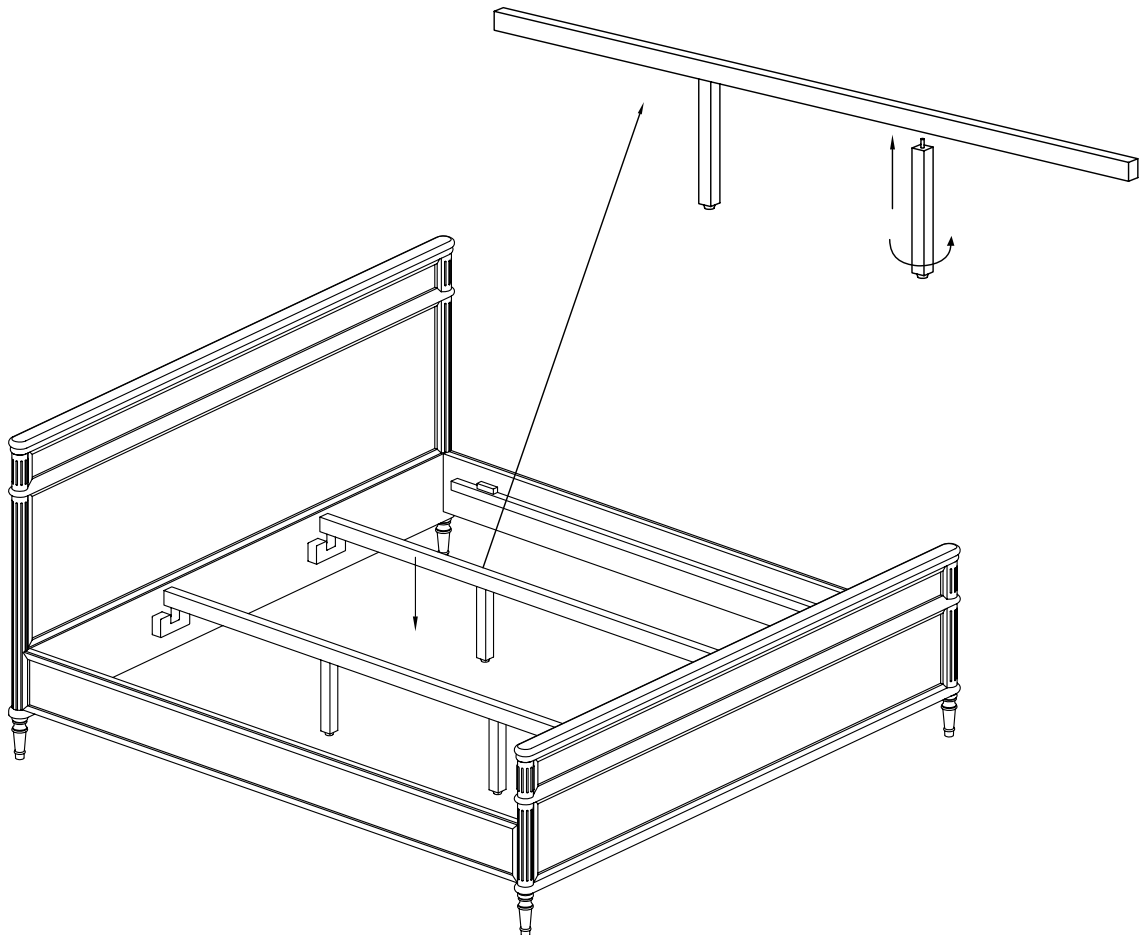

ASSEMBLY INSTRUCTION FOR

MODEL:Toulouse King bed

HARDWARE LIST				
A		Bolts	M8x20	8
B		Flat washer	8-22	8
C		Screws	3.5x30	8
D		Allen Wrench	5	1

Step 1

Step 2

Step 3