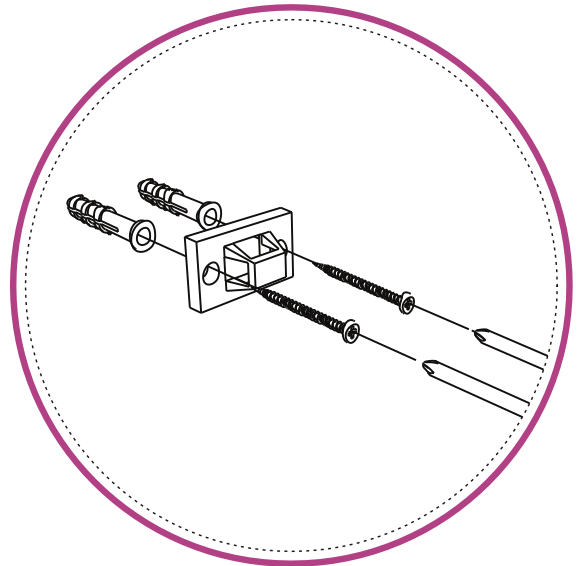

1

GULLIVER FLOOR MIRROR
ANTI TIP KIT INSTRUCTIONS

	X04 WALL CLIP		X08 SCREW
	X02 ZIP TIE		X08 PLASTIC WALL ANCHORS

2

Wall

3

Wall