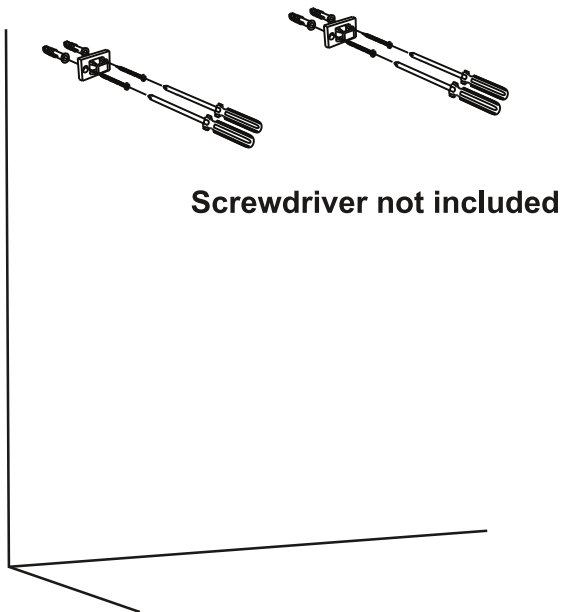

1

GULLIVER FLOOR MIRROR
ANTI TIP KIT INSTRUCTIONS

	X04 WALL CLIP		X08 SCREW
	X02 ZIP TIE		X08 PLASTIC WALL ANCHORS

2

Wall

3

Wall