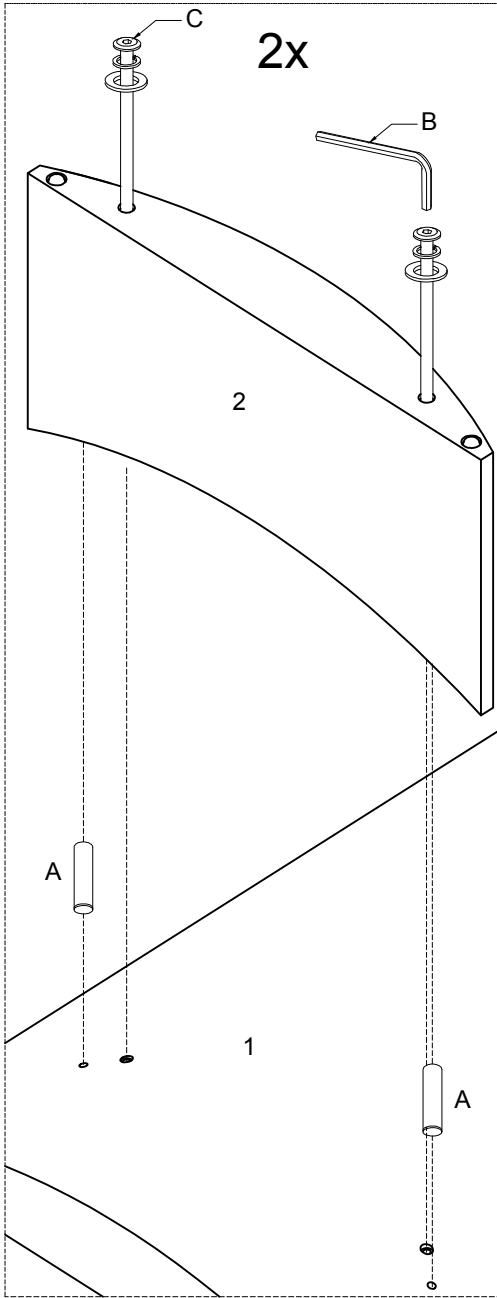

ASSEMBLY INSTRUCTION FOR MODEL: PICKFORD COFFEE TABLE

HARDWARE LIST

A		Wood dowels	8mm x 30mm	4
B		Allen Wrench	M4	1
C		Bolt	8mm x 307mm	4

ASSEMBLY INSTRUCTION FOR MODEL: PICKFORD COFFEE TABLE

ASSEMBLY INSTRUCTION FOR MODEL: PICKFORD COFFEE TABLE