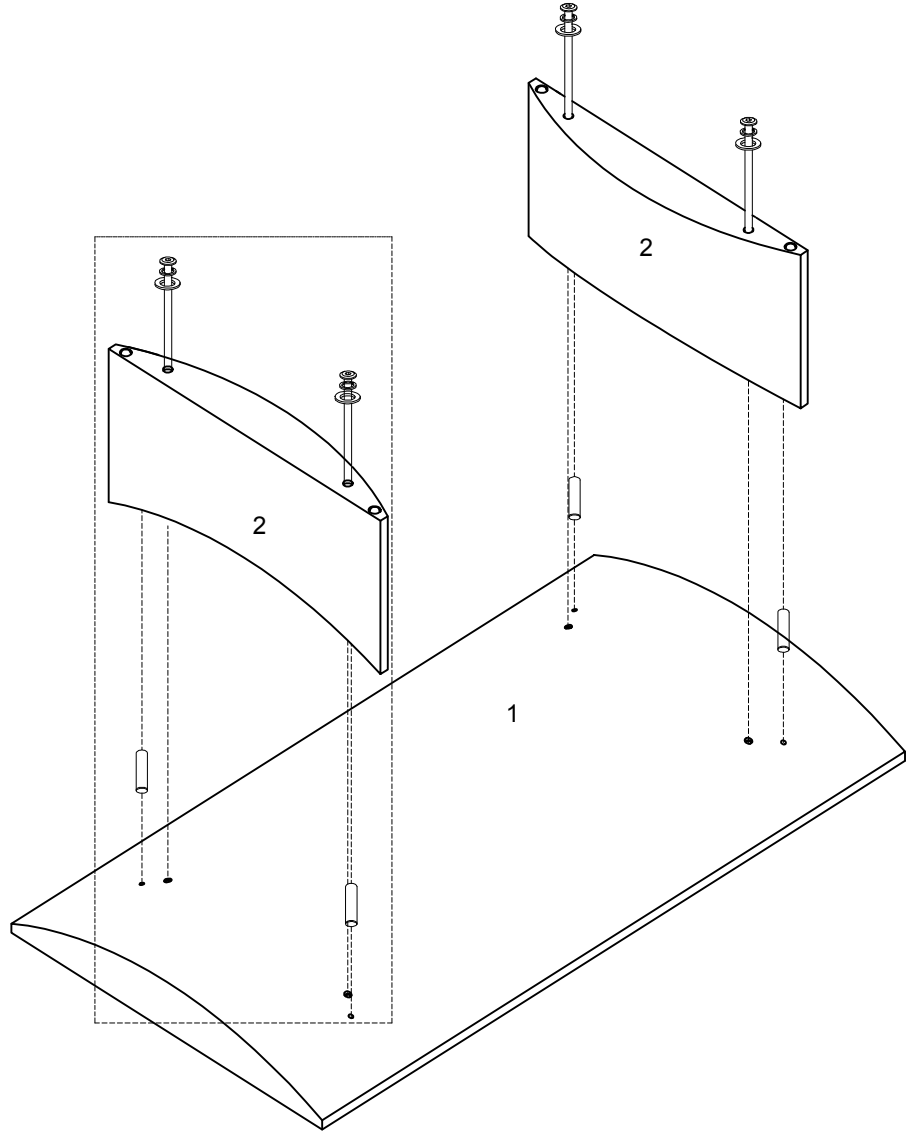

ASSEMBLY INSTRUCTION FOR MODEL: PICKFORD COFFEE TABLE

HARDWARE LIST

A		Wood dowels	8mm x 30mm	4
B		Allen Wrench	M4	1
C		Bolt	8mm x 307mm	4

ASSEMBLY INSTRUCTION FOR MODEL: PICKFORD COFFEE TABLE

ASSEMBLY INSTRUCTION FOR MODEL: PICKFORD COFFEE TABLE