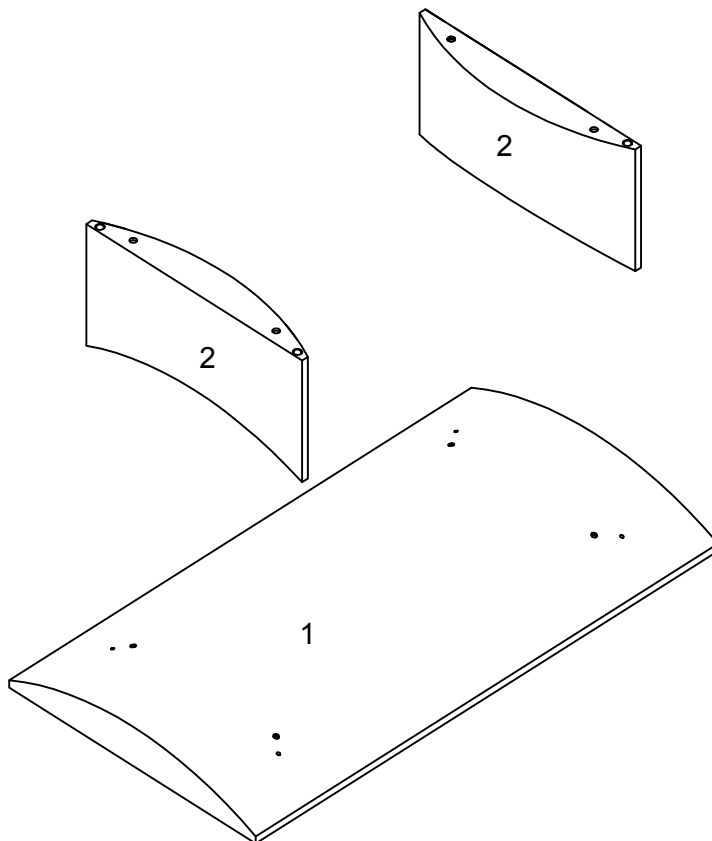

ASSEMBLY INSTRUCTION FOR MODEL: PICKFORD COFFEE TABLE

HARDWARE LIST

A		Wood dowels	8mm x 30mm	4
B		Allen Wrench	M4	1
C		Bolt	8mm x 307mm	4

ASSEMBLY INSTRUCTION FOR MODEL: PICKFORD COFFEE TABLE

ASSEMBLY INSTRUCTION FOR MODEL: PICKFORD COFFEE TABLE